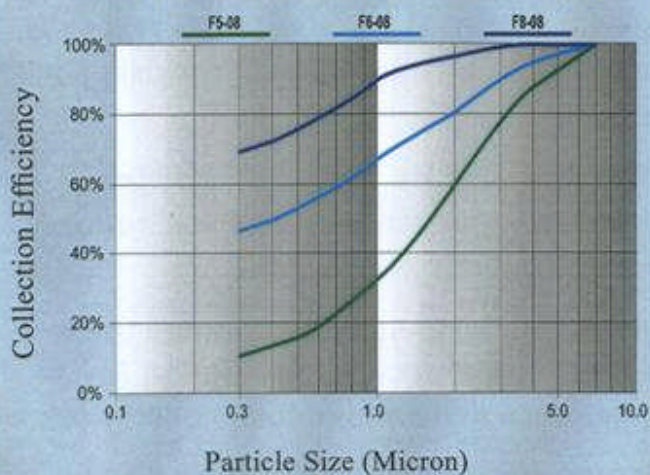

SOFT POCKET FILTERS

PARTICLE SIZE EFFICIENCY