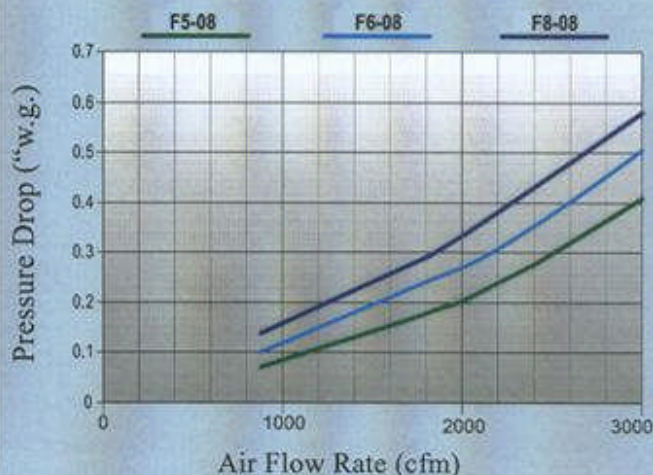

RESISTANCE CURVE

APPLICATION PARAMETERS

MAXIMUM TEMPERATURE	150 F	RELATIVE HUMIDITY	100%
FLAMMABILITY	UL 900 CL 2 PENDING	RECOMMENDED FINAL RESISTANCE	1.5" w.g.
FILTER MEDIA	Synthetic	BURST STRENGTH	25" w.g.

DIMENSIONS and PERFORMANCE DATA

PART NUMBER	EFFICIENCY	MERV	AIR FLOW (cfm)	INITIAL PRESSURE DROP ("w.g.)	SIZE H x W x D (inches)	FILTER DEPTH (inches)	NUMBER OF POCKETS	MEDIA AREA (sq. ft.)
F5-08	40% - 45%	9	2000	0.20"	24" x 24" x 24"	24	8	71
F6-08	60% - 65%	11	2000	0.28"	24" x 24" x 24"	24	8	71
F8-08	90% - 95%	14	2000	0.34"	24" x 24" x 24"	24	8	71

Visit us on the web at:
www.drbindustries.com

quality . experience . service

For More Information or Quotation:
918-286-7176 (phone) • 918-286-7215 (fax)

email: sales@drbindustries.com

Sales Office
3104 South Elm Place, Suite I
Broken Arrow, OK 74012

Warehouse / Distribution Center
10102-A East 54th Street
Tulsa, OK 74146