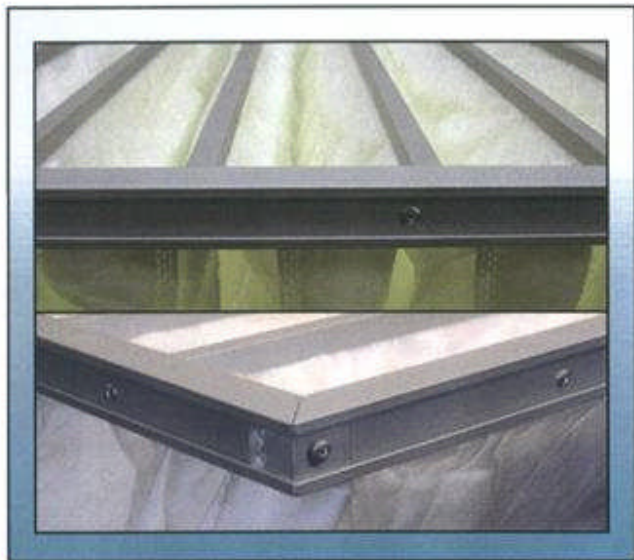

SOFT POCKET FILTERS

Soft Pocket Filter

UNIQUE DESIGN

- Soft Pocket Filters have a uniquely designed **extruded aluminum frame** for increased stability, reduced corrosion and greater filter life.
- **Pocket seams are ultrasonically sealed** to prevent leakage and reduce the possibility of tearing.
- Internal pocket spacers channel the air entering the pocket resulting in **lower pressure drop** and reduced energy costs.
- **100% synthetic media** resists all types of bacterial growth.

Ultrasonically Sealed Seams Prevent Leakage

FEATURES

- Soft Pocket Filters provide excellent value, performance and durability for applications that require **medium to high efficiencies**.
- **Extruded aluminum pocket separators** support pockets and enable effective airflow.
- **Rugged construction** of extruded aluminum frame and pocket supports eliminates bending or collapsing even in turbulent operating environments which promotes even loading.
- **Non-shedding fibers** are specially designed to resist moisture and chemicals.

Extruded Aluminum Frame for Added Durability

**The Industry's First and Only
Bag Filter with Extruded
Aluminum Frame!**

SOFT POCKET FILTERS

PARTICLE SIZE EFFICIENCY

RESISTANCE CURVE

APPLICATION PARAMETERS

MAXIMUM TEMPERATURE	150 F	RELATIVE HUMIDITY	100%
FLAMMABILITY	UL 900 CL 2 PENDING	RECOMMENDED FINAL RESISTANCE	1.5" w.g.
FILTER MEDIA	Synthetic	BURST STRENGTH	25" w.g.