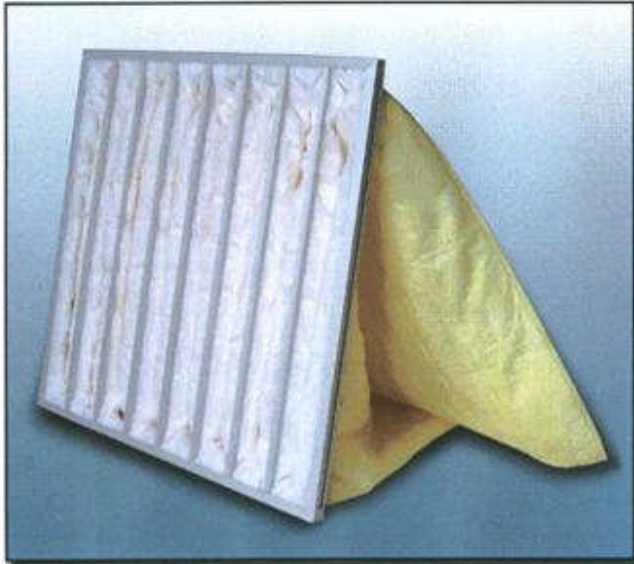

SOFT POCKET FILTERS

Soft Pocket Filter

UNIQUE DESIGN

- Soft Pocket Filters have a uniquely designed **extruded aluminum frame** for increased stability, reduced corrosion and greater filter life.
- **Pocket seams are ultrasonically sealed** to prevent leakage and reduce the possibility of tearing.
- Internal pocket spacers channel the air entering the pocket resulting in **lower pressure drop** and reduced energy costs.
- **100% synthetic media** resists all types of bacterial growth.

Ultrasonically Sealed Seams Prevent Leakage

FEATURES

- Soft Pocket Filters provide excellent value, performance and durability for applications that require **medium to high efficiencies**.
- **Extruded aluminum pocket separators** support pockets and enable effective airflow.
- **Rugged construction** of extruded aluminum frame and pocket supports eliminates bending or collapsing even in turbulent operating environments which promotes even loading.
- **Non-shedding fibers** are specially designed to resist moisture and chemicals.

Extruded Aluminum Frame for Added Durability

**The Industry's First and Only
Bag Filter with Extruded
Aluminum Frame!**

SOFT POCKET FILTERS

PARTICLE SIZE EFFICIENCY

RESISTANCE CURVE

APPLICATION PARAMETERS

MAXIMUM TEMPERATURE	150 F	RELATIVE HUMIDITY	100%
FLAMMABILITY	UL 900 CL 2 PENDING	RECOMMENDED FINAL RESISTANCE	1.5" w.g.
FILTER MEDIA	Synthetic	BURST STRENGTH	25" w.g.